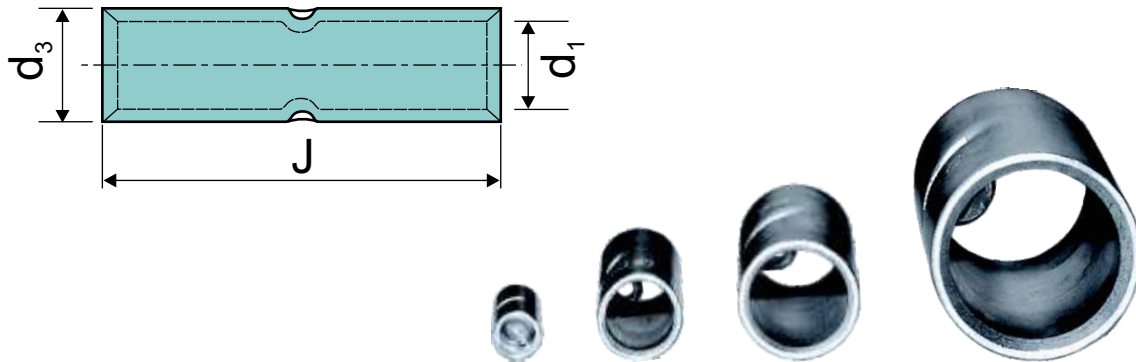

## 3D Connectors, Non-tention

Standard New Type  
With Cable Stopper  
Material: E-copper  
Surface: Tin Plated

Conductor mm <sup>2</sup>	3D CAT NO.	Dimensions In mm			Tools	pcs 
		d <sub>1</sub>	d <sub>3</sub>	J		
0.75	3D-2431	1.3	2.8	20	3D-17,3D-2	150
1.5	3D-2432	1.8	3.3	25	3D-17,3D-2	100
2.5	3D-2433	2.3	4.2	25	3D-17,3D-2	100
4	3D-2434	3.0	5.0	25	3D-17,3D-2	100
6	3D-2435	3.5	6.5	25	3D-17,3D-2	100
10	3D-2054	4.5	7.0	30	3D-7,3D-2	100
16	3D-2456	5.5	8.5	35	3D-7,3D-2	50
25	3D-2457	7.0	10.0	40	3D-7,3D-2	50
35	3D-2458	8.5	12.0	45	3D-7,3D-100	50
50	3D-2459	10.0	14.0	50	3D-7,3D-100	50
70	3D-2055	12.0	16.5	55	3D-7,3D-100	25
95	3D-2056	13.5	18.0	60	3D-7,3D-100	25
120	3D-2057	15.0	19.5	65	3D-7,3D-100	25
150	3D-2081	16.5	21.0	70	3D-7,3D-100	25
185	3D-2082	19.0	24.0	75	3D-7,3D-100	20
240	3D-2083	21.0	26.0	85	3D-7,3D-100	10
300	3D-2084	23.5	29.5	100	3D-7,3D-100	5
400	3D-2085	27.0	34.0	100	3D-7,3D-100	5